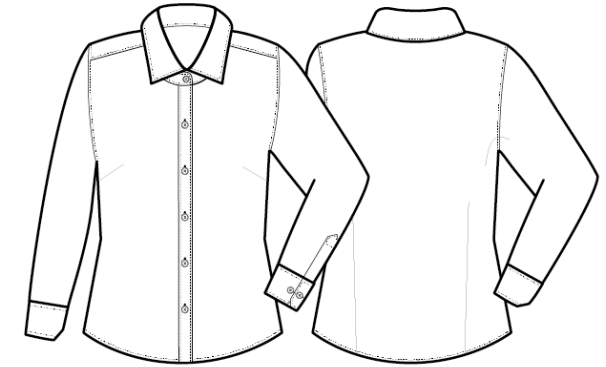

PR300 Women's Long Sleeve Poplin Blouse

Description

A stylish long sleeve ladies blouse that comes in 27 colours. This blouse offers the wearer a semi-fitted feminine styling with a soft collar, bust, back darts and a rounded bottom hem.

Product Features:

- Soft collar styling
- Rounded bottom hem
- Feminine fit style with bust and back darts.
- Two button adjustable cuff

Available In:

6, 8, 10, 12, 14, 16, 18, 20, 22, 24, 26, 28*, 30*

Certifications:

Colours:

Colour	Pantone	C	M	Y	K	Colour	Pantone	C	M	Y	K
Aqua	344c	32	0	30	0	Navy	533c	95	72	15	67
Aubergine	7449c	65	98	21	83	Orange	172c	0	73	87	0
Black	Black c	0	0	0	100	Pink	670c	1	17	0	0
Bottle	7736c	56	0	58	78	Purple	7447c	77	85	6	18
Brown	4975c	36	84	59	85	Red	201c	7	100	68	32
Burgundy	209c	20	97	40	58	Rich Violet	7677c	68	78	0	0
Dark Grey	425c	52	29	30	78	Royal	7686c	100	73	0	0
Emerald	7728c	93	0	75	55	Sapphire	2144c	95	53	0	0
Hot Pink	215c	66	100	26	24	Silver	429c	21	11	9	23
Khaki	7536c	11	13	30	32	Steel	Cool grey 11c	44	34	22	77
Light Blue	2707c	20	6	0	0	Turquoise	7703c	79	2	10	11
Lilac	2085c	9	16	0	0	White	White	0	0	0	0
Lime	2302c	33	7	74	5						
Mid Blue	2135c	62	39	0	0						
Natural	4755c	3	16	20	9						

Fabric:

65% Polyester, 35% Cotton Poplin, 105gsm.
White: 115gsm.

Suggested Decoration:

Screen Print, Transfer Print, Embroidery

Country of Origin:

Bangladesh

Commodity Code:

6206 40 0000

Features:

Wash Care:

Carton Information:

Sizes	Carton	Pack	SKU's	Carton Weight	Carton Dimentions
6 - 20	36	6	216	8.3kg	58cmx38cmx19cm
22 - 26	12	3	81	3.7kg	36cmx28cmx15cm
28 - 30	6	2	28	3.7kg	36cmx28cmx15cm

Garment Sizes:

Size	6	8	10	12	14	16	18	20	22	24	26	28	30
Bust to fit"	31	33	35	37	39	41	43	45	47	49	51	53	55
Bust to fit cm	79	84	89	94	99	104	109	114	119	124	129	134	139
Bust actual cm	89	94	99	104	109	115	119	124	129	134	139	144	149
Call size	2XS	XS	S	M	L	XL	2XL	3XL	4XL	5XL	6XL	7XL	8XL
Back length cm	62	63	64	65	66	67	68	69	71	73	75	75	75